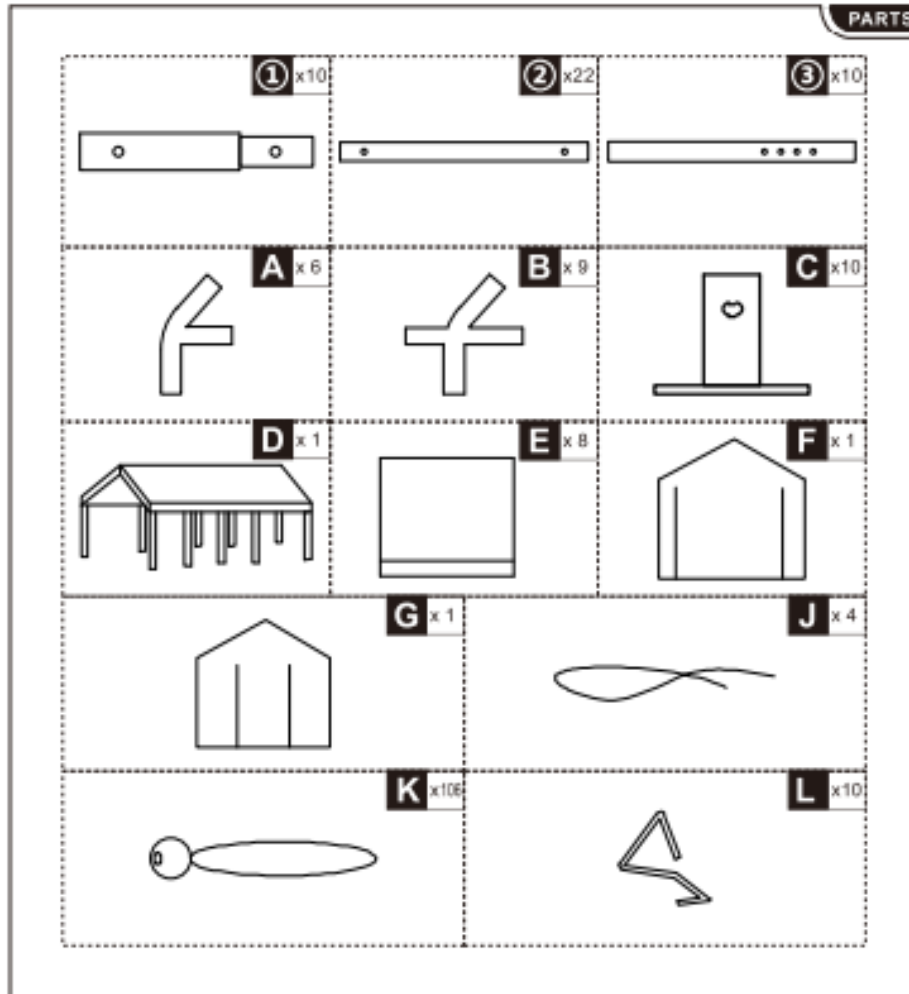

84C-308

Outsunny

INbsb003V01_GL

84C-308

BOX 1/4

①		x10
②		x22

BOX 2/4

③		x10
---	---	-----

BOX 4/4

④		x1
⑤		x8
⑥		x1
⑦		x1

BOX 3/4

Ⓐ		x6
Ⓑ		x6
Ⓒ		x8
Ⓓ	 M6*50	x74
Ⓔ	 φ4	x62
Ⓙ		x4
Ⓚ		x106
Ⓛ		x10
Ⓜ		x1

PARTS

HARDWARE

01

02