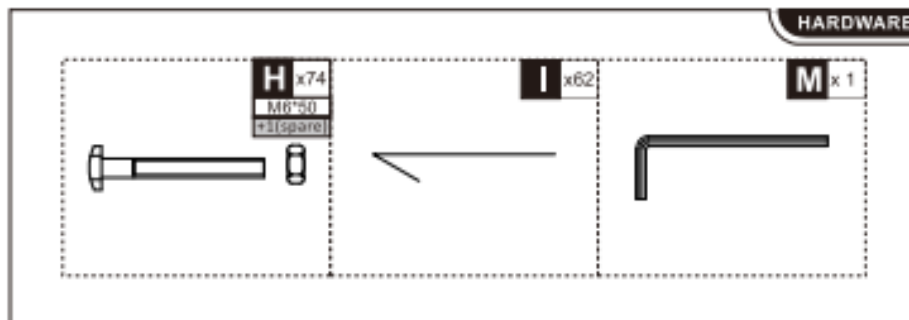

84C-308

Outsunny

INbsb003V01_GL

84C-308

BOX 1/4

①		x10
②		x22

BOX 2/4

③		x10
---	---	-----

BOX 4/4

④		x1
⑤		x8
⑥		x1
⑦		x1

BOX 3/4

Ⓐ		x6
Ⓑ		x6
Ⓒ		x8
Ⓓ	 M6*50	x74
Ⓔ	 φ4	x62
Ⓙ		x4
Ⓚ		x106
Ⓛ		x10
Ⓜ		x1

PARTS

HARDWARE

01

02